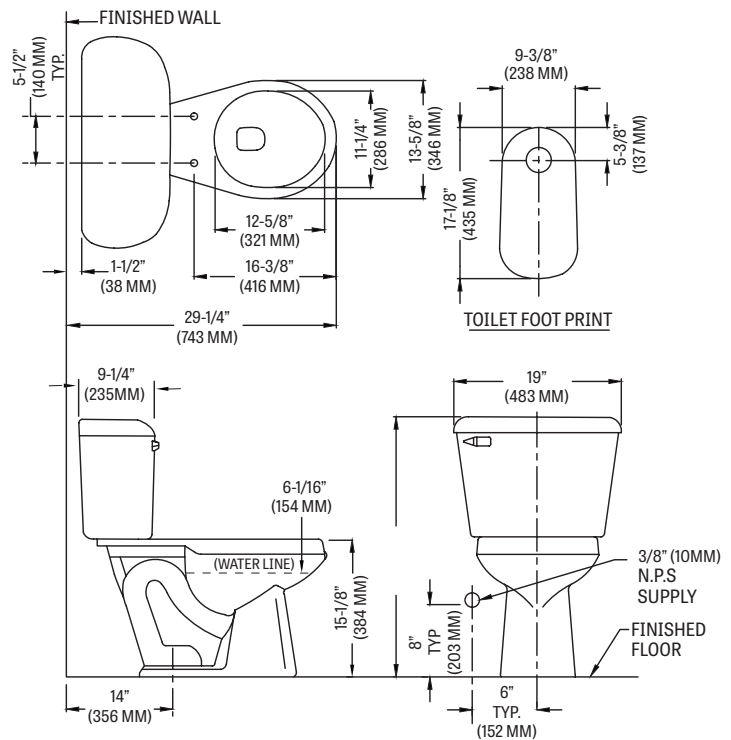

130-3125 ALTO® 1.28

Round Front, Vitreous China, Two-Piece Toilet

SPECIFICATIONS

MODEL #	DESCRIPTION	CODES/STANDARDS
130-3125	Round front (1.28 gpf / 4.8 lpf) two-piece toilet	

MATERIAL	Vitreous China
WATER PRESSURE RANGE	20 to 80 PSI
FLUSH SYSTEM	3-2" Hybrid flapper flush valve
WATER USAGE	1.28 gpf / 4.8 lpf
WATER SURFACE AREA	8' X 9'
ROUGH-IN	14"
MAP RATING	800 grams

TRAP DIAMETER	2'
TRAP SEAL	2-5/8'
SHIPPING WEIGHT	Model 130 - 46 lbs. (21 kg) Model 3125 - 34 lbs. (15 kg)
WARRANTY	Vitreous China - Limited Lifetime Tank Trim - Limited One Year

TANK OPTIONS	TECHNICAL INFORMATION

3173	Standard 1.28 gpf configuration: 3-2" hybrid flapper flush valve, Fluidmaster® anti-siphon pilot fill valve, left hand, color-match trip lever.
3173RH	Variation of model 3173, with right hand, color-match trip lever.
3165	Variation of model 3173, with cover lock.
3174	Variation of model 3173, with tank liner.
3120	Variation of model 3173, with left hand, chrome trip lever.
3125	Variation of model 3173, 14" rough-in.

Note: these dimensions are nominal and subject to change without notice.

Fixture performance and specifications meet or exceed ASME A112.19.2-2013/CSA B45.1-13 standards, and other state and local codes.